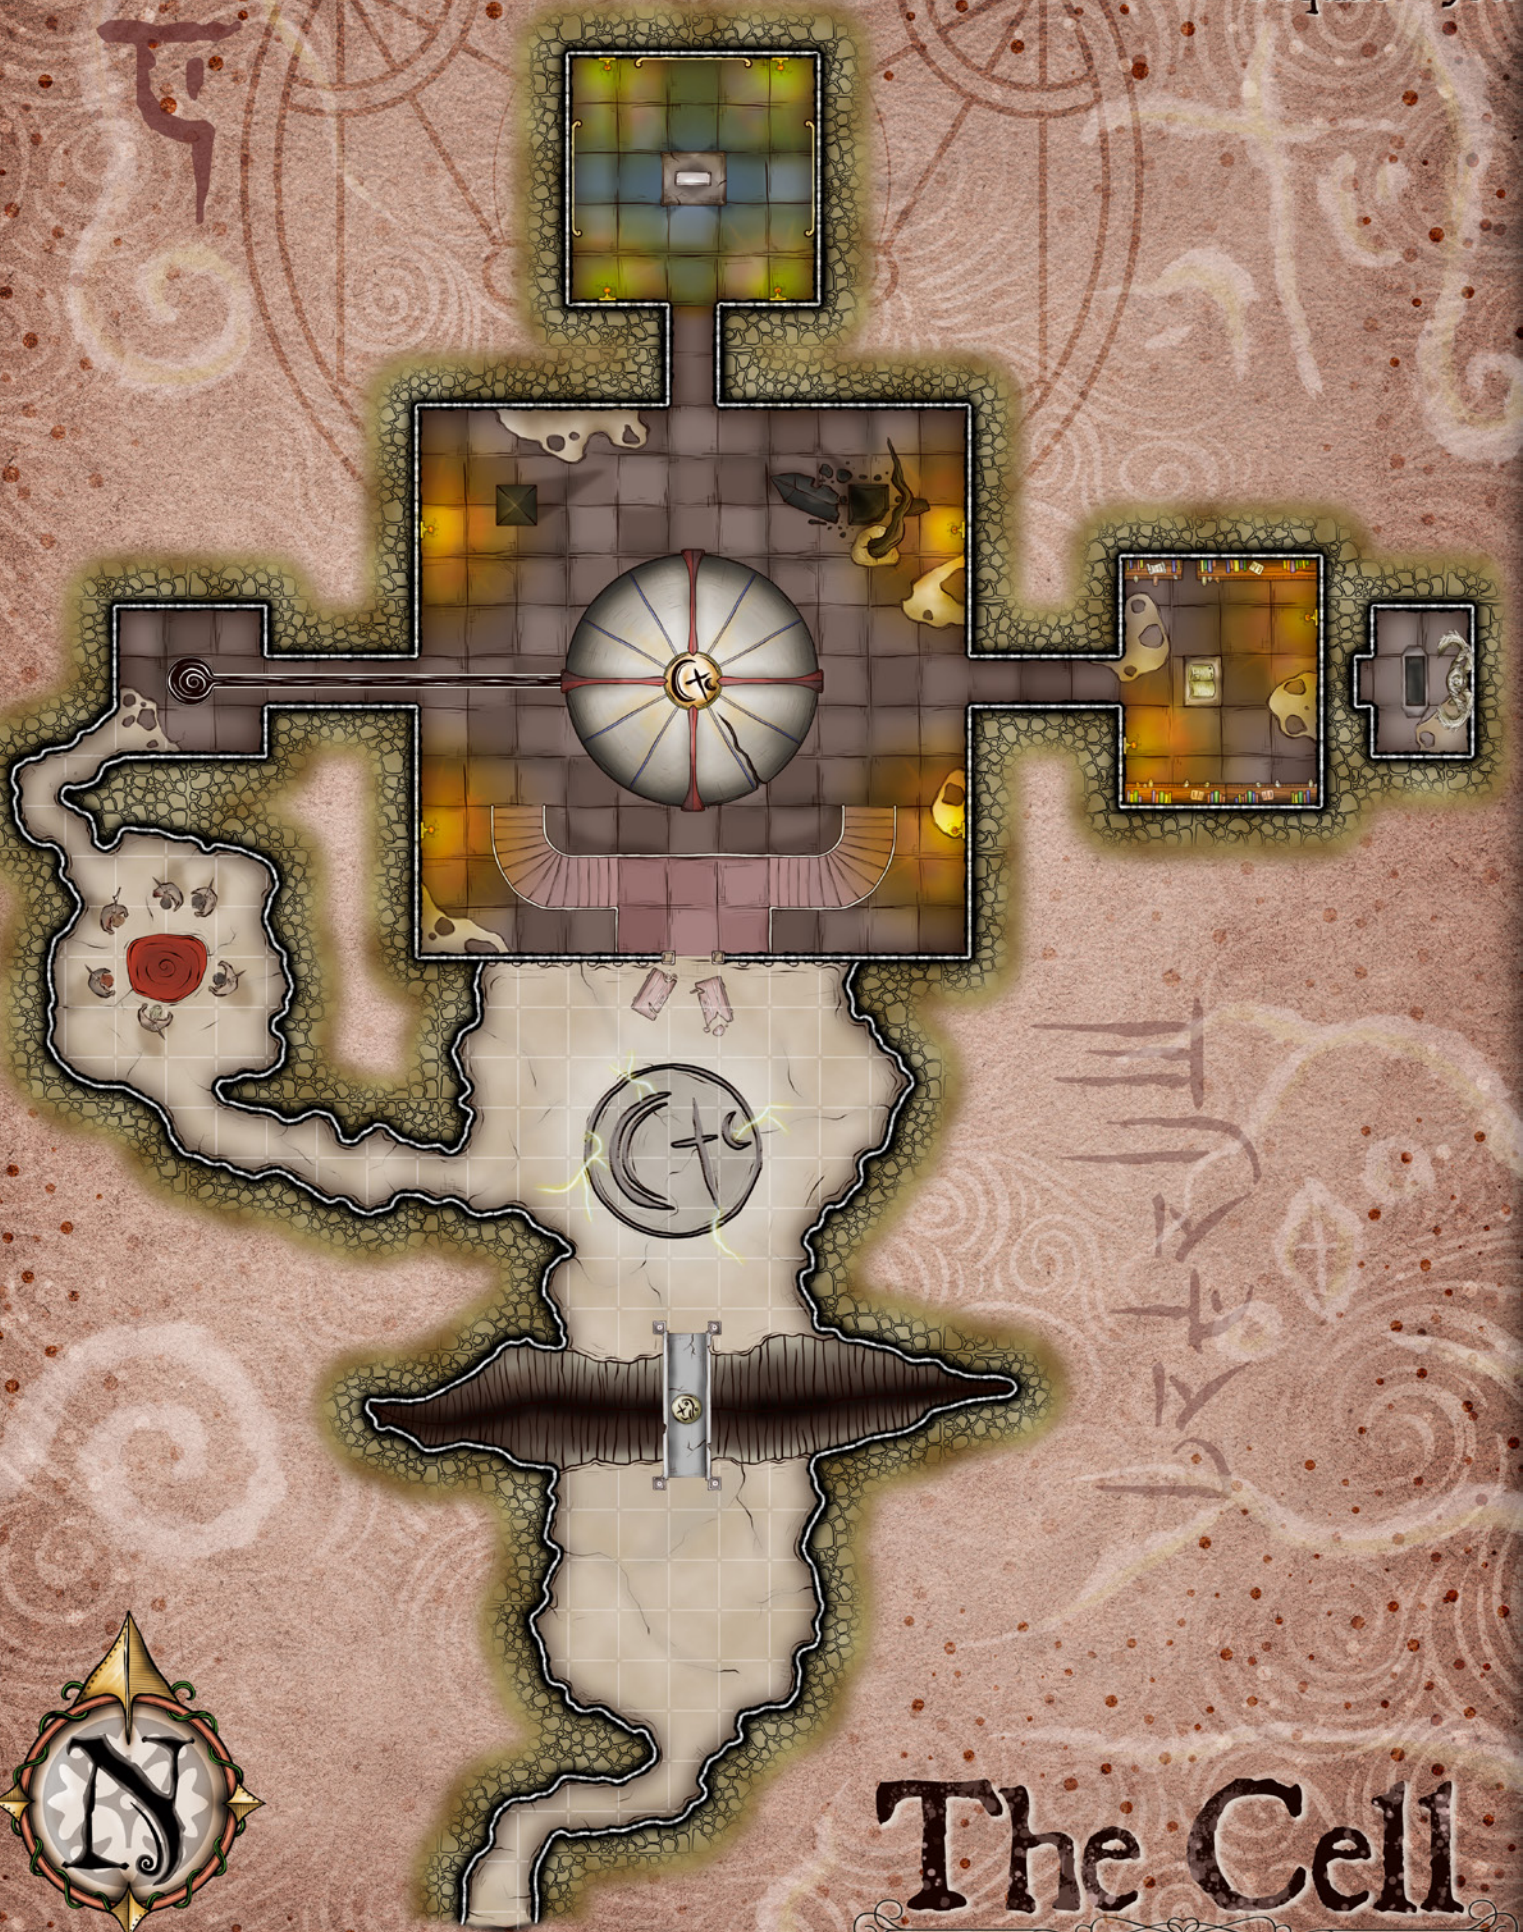

Deepdelves Enclave

Starsong
Tower

Temple of the Forgotten God

1 Square = 5 ft.

1 Square = 10 feet

Violet Falls

A Fistful of Copper

1 Square = 5 ft.

1 Square = 10 ft.

..: Forest.
of Iron

Sunken Temple

1 Square = 10 ft.

1 Square = 5 ft.

The Cell

The Vault of the White Queen

1 Square = 10 ft.

BRYAN
SYME

BRYAN
SYME

ARTWORK AND MAPS FROM FANTASTIC ADVENTURES: THE RUINS OF THE GRENDLEROOT

For a thousand thousand years, an ancient entity has been trapped in the heart of a mountain formed from rock not of this world. Over eons, creatures both monstrous and intelligent have explored and laired within the endless tunnels, caverns, and chambers of Blackclaw, answering the call of the mysterious entity buried within it. Hundreds of lairs, cities, keeps, prisons, and tombs have been established within the mountain, but even a century of new exploration has not uncovered all its secrets.

Tie your boots tight, grab your explorer's pack, and prepare to delve deep into the ruins of Blackclaw Mountain.