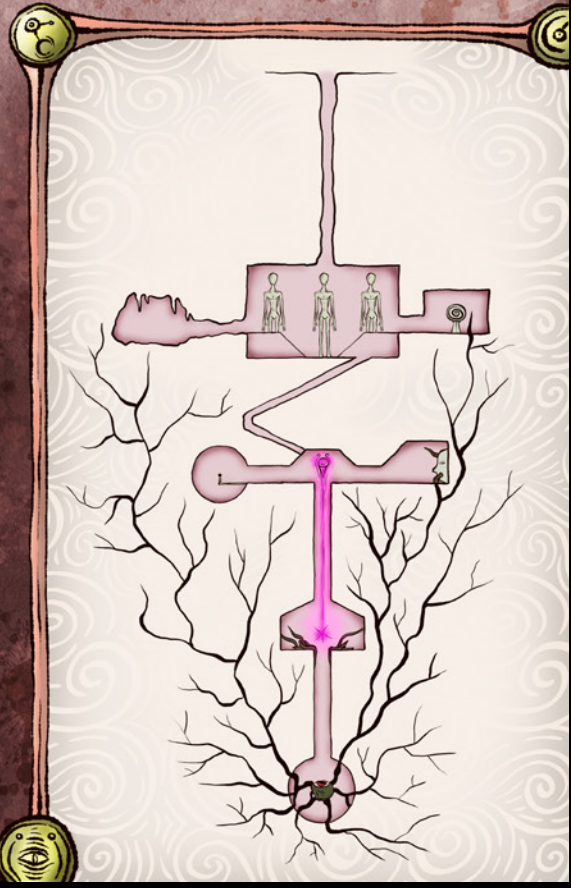

1 Square = 10 ft.

..: Forest.
of Iron

Sunken Temple

1 Square = 10 ft.

1 Square = 5 ft.

The Cell

The Vault of the White Queen

1 Square = 10 ft.

Den of Bones

1 Square = 10 ft.

1 Square = 10 ft.

7
A
T
S

S
A
C
R
I
A
R
Y

K
A
T
H
E
D
R
A
L

S
P
E
C
I
A
L

The Black Cathedral

BRYAN
SYME

BRYAN
SYME

ARTWORK AND MAPS FROM FANTASTIC ADVENTURES: THE RUINS OF THE GRENDLEROOT

For a thousand thousand years, an ancient entity has been trapped in the heart of a mountain formed from rock not of this world. Over eons, creatures both monstrous and intelligent have explored and laired within the endless tunnels, caverns, and chambers of Blackclaw, answering the call of the mysterious entity buried within it. Hundreds of lairs, cities, keeps, prisons, and tombs have been established within the mountain, but even a century of new exploration has not uncovered all its secrets.

Tie your boots tight, grab your explorer's pack, and prepare to delve deep into the ruins of Blackclaw Mountain.