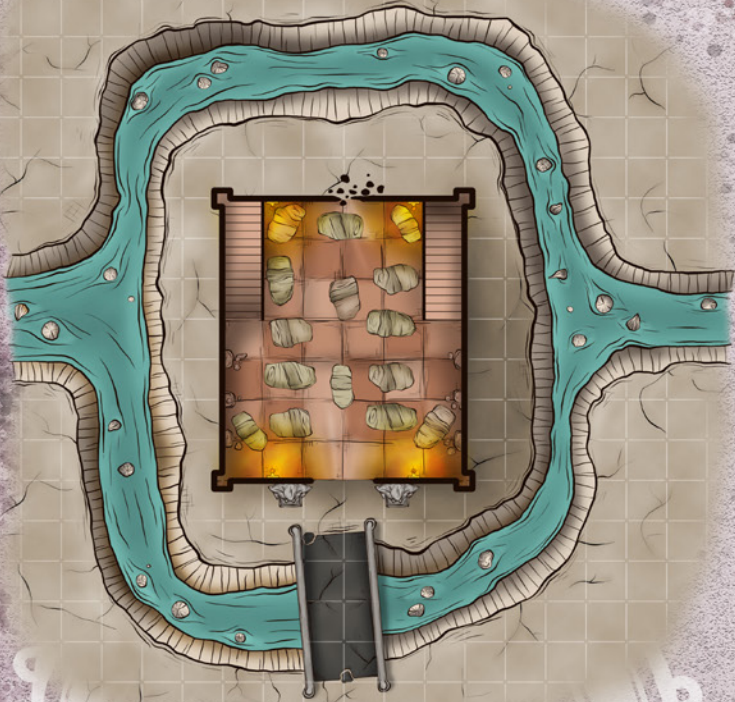

Deepdelves Enclave

Starsong
Tower

Temple of the Forgotten God

1 Square = 5 ft.

1 Square = 10 feet

Violet Falls

A Fistful of Copper

1 Square = 5 ft.

1 Square = 10 ft.

..: Forest.
of Iron

Sunken Temple

1 Square = 10 ft.

1 Square = 5 ft.

The Cell

The Vault of the White Queen

1 Square = 10 ft.

Den of Bones

1 Square = 10 ft.

1 Square = 10 ft.

7
A
T
S

S
A
C
R
I
A
R
Y

K
A
T
H
E
D
R
A
L

S
P
E
C
I
A
L

The Black Cathedral