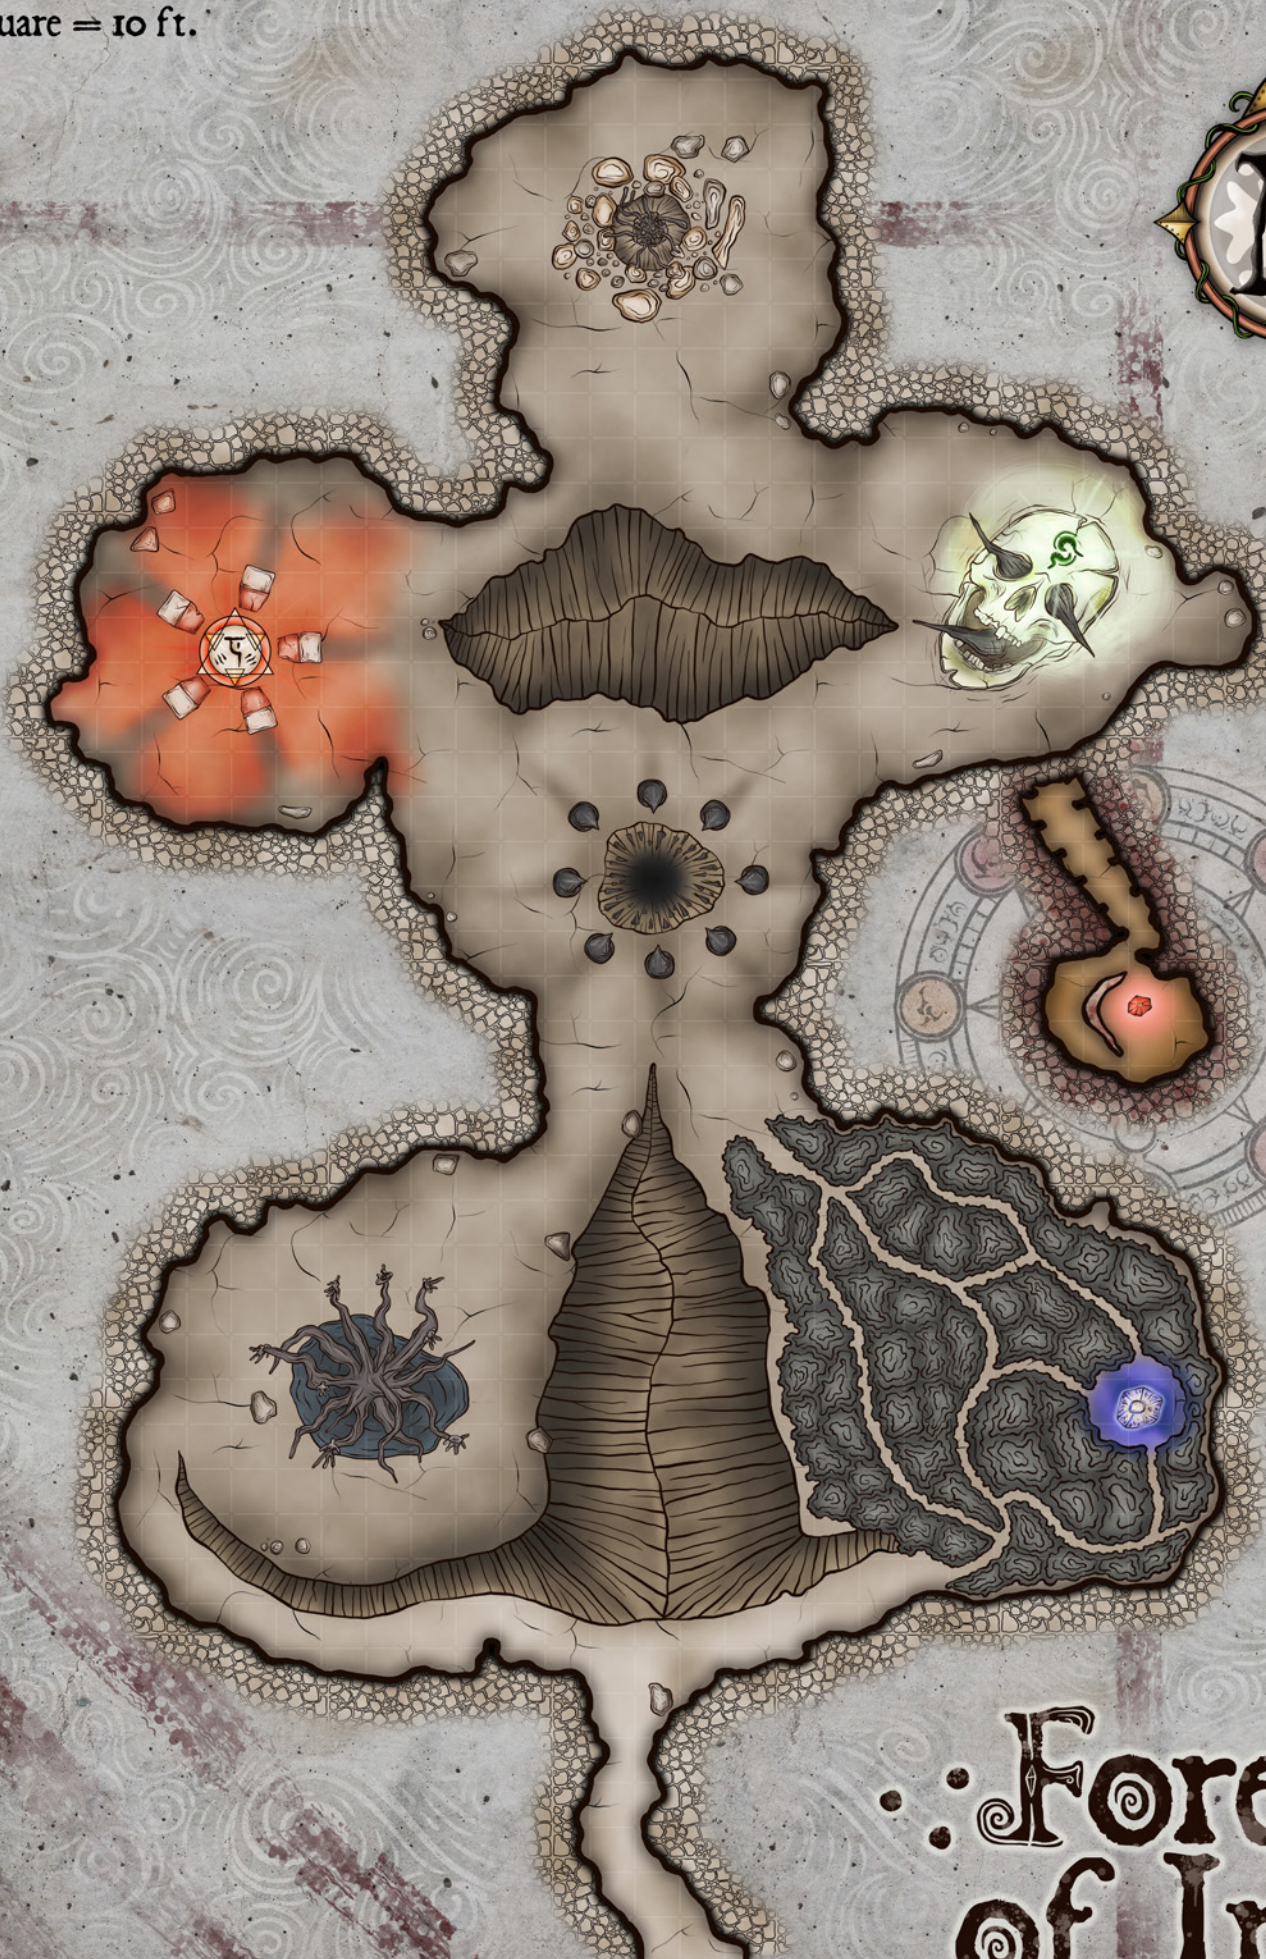

Visit twitter.com/slyflourish for daily DM tips

Copyright © 2019 by Michael E. Shea

RUINS OF THE GRENDLEROOT

Deepdelver's Enclave.....	3
Map: Deepdelver's Enclave	4
The Deepdelver Mushroom Forest.....	5
Bailon the Beardless & Jayce Goldsmile	6
Odrah Windvane & The Starsong Sphere.....	7
Map: Starsong Tower	8
Starsong Tower – The Cellar Altar.....	9
Map: Temple of the Forgotten God	10
Temple of the Forgotten God – Tomb of Kings	11
Sophie Wyndrunner & Gemtooth.....	12
Map: Violet Falls	13
Violet Falls – The Spire	14
Violet Falls – Gorom the Dreamer.....	15
Map: Fistful of Copper	16
Fistful of Copper – The Tower of Lords	17
Salos Graveblade Kran the Crippler.....	18
Map: Forest of Iron	19
Shatter, Forest of Iron	20
Ardurus Fane & Chuul.....	21
Map: Sunken Temple	22
Chuul, The Sunken Temple.....	23
Map: The Cell	24
The Cell	25
Dalmus Spiritheart & Korva Vollok's Sunblade.....	26
Map: The Vault of the White Queen	27
The Vault of the White Queen	28
Ruth Willowmane & Threx	29
Map: The Den of Bones	30
The Den of Bones – The Forsaken	31
The Children of the Red Rose – Rain & Ghost.....	32
Map: The Black Cathedral	33
The Black Cathedral.....	34
Korva Vollok & Alvana Heverax	35
Grethel's Fall	36
Grethel the Flame & Bestial Altar	37
The Grendleroot Tree & The Spire	38
Vrathe of War	39

Deepdelves Enclave

Starsong
Tower

Temple of the Forgotten God

1 Square = 5 ft.

1 Square = 10 feet

Violet Falls

A Fistful of Copper

1 Square = 5 ft.

1 Square = 10 ft.

..: Forest.
of Iron

Sunken Temple

1 Square = 10 ft.

1 Square = 5 ft.

The Cell

The Vault of the White Queen

1 Square = 10 ft.

Tie your boots tight, grab your explorer's pack, and prepare to delve deep into the ruins of Blackclaw Mountain.