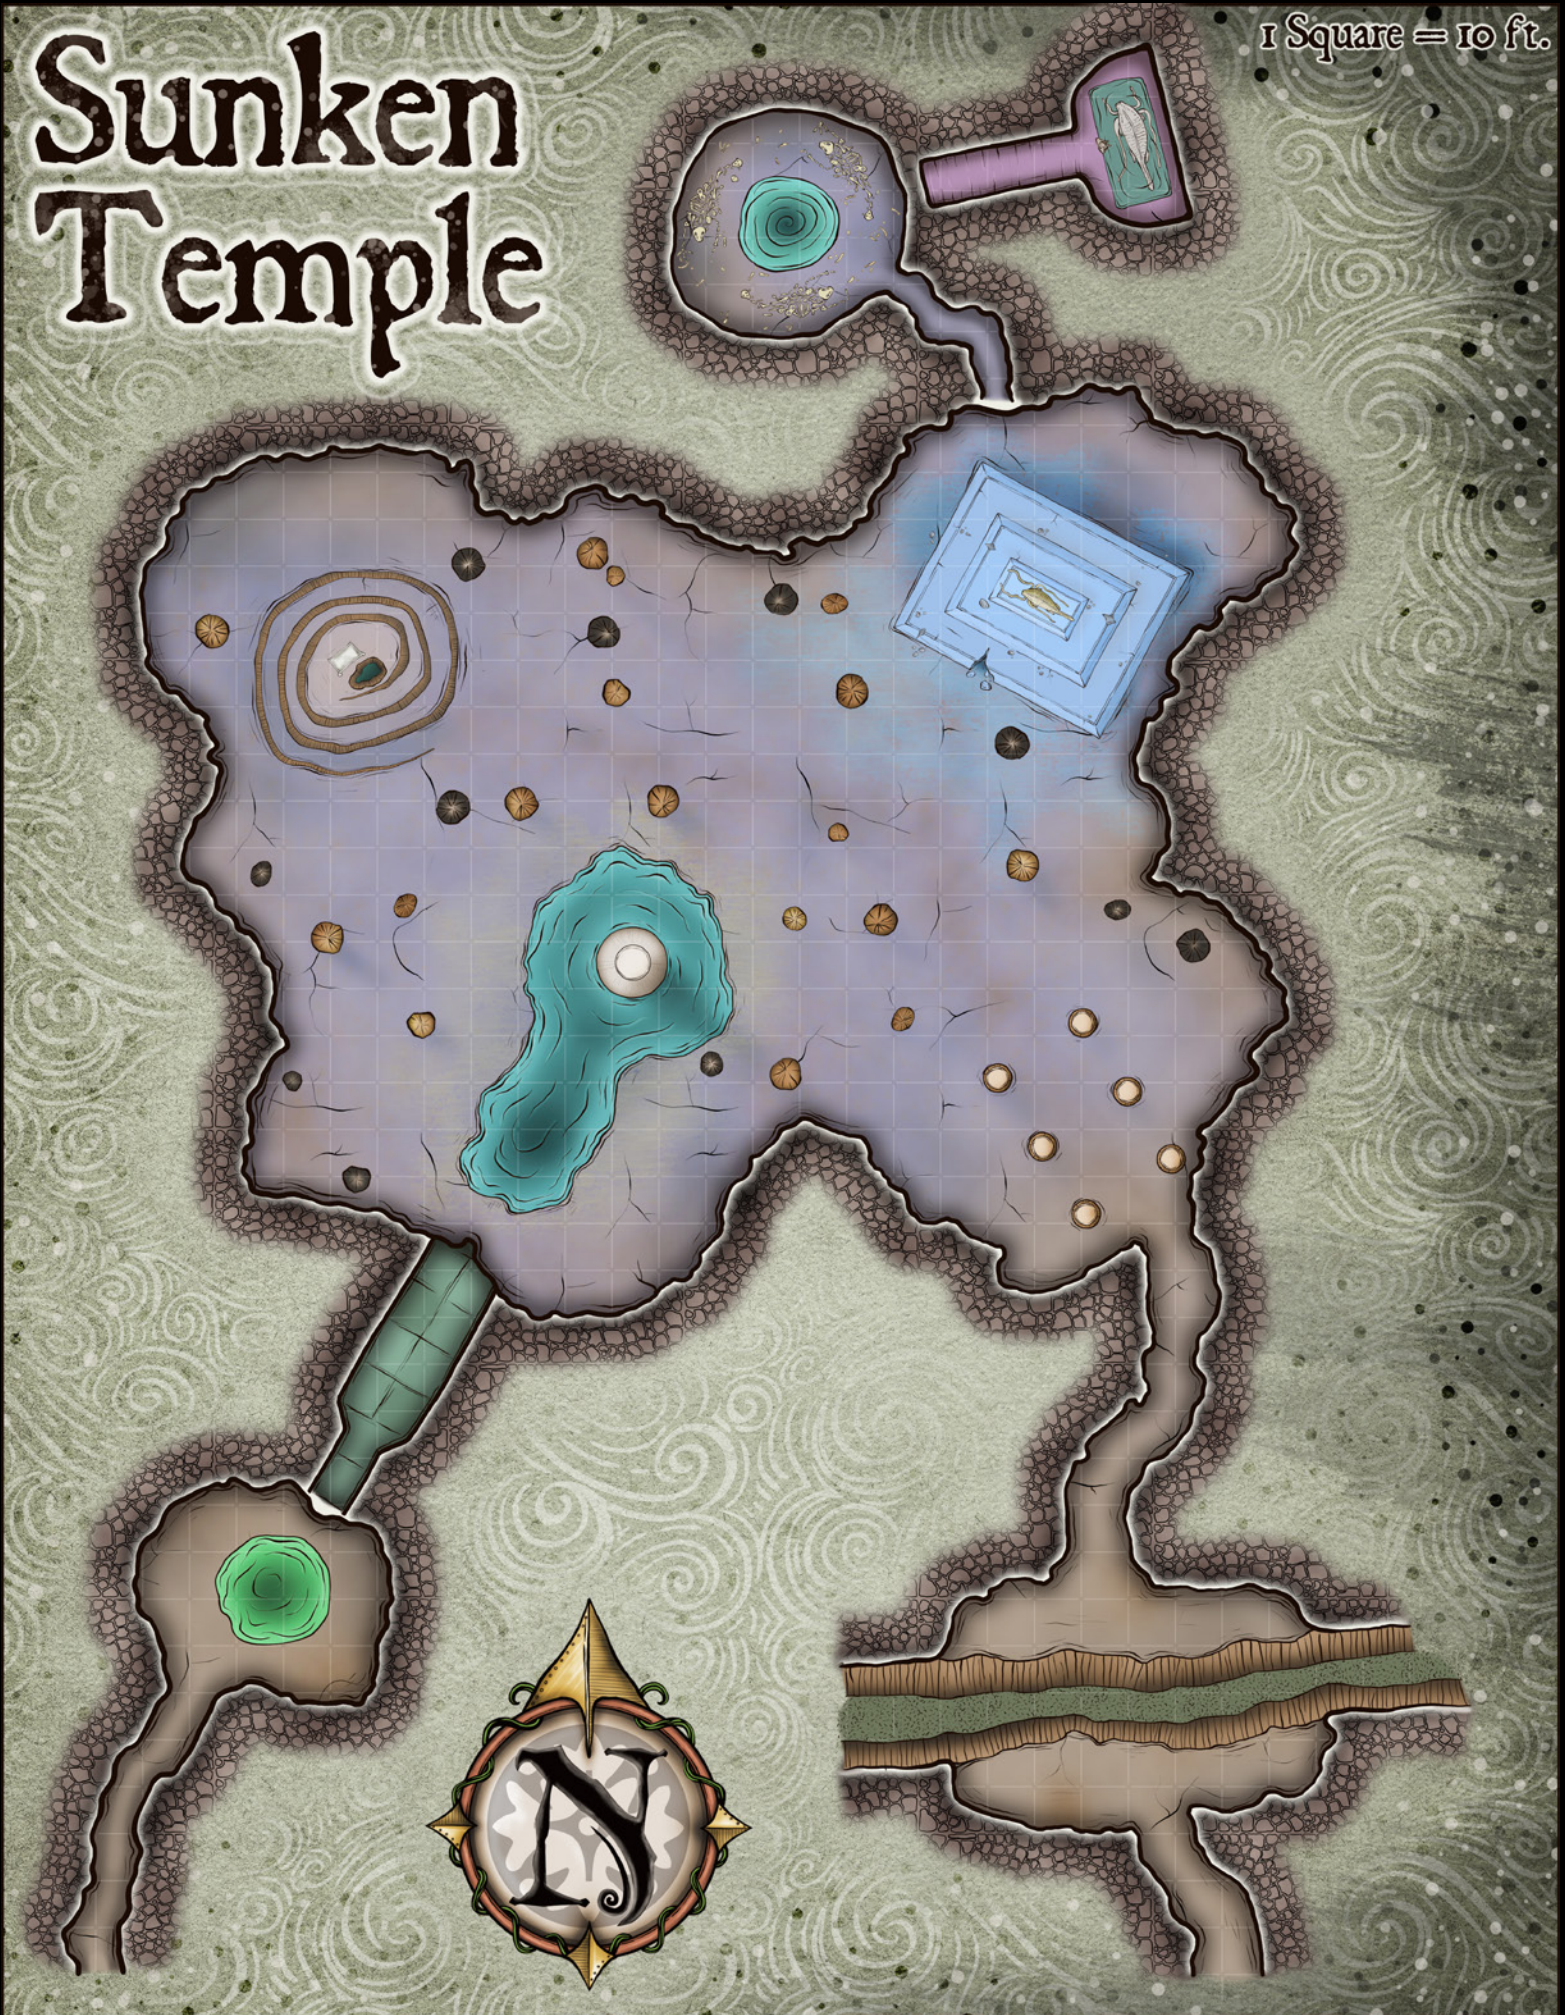

1 Square = 10 ft.

..: Forest.
of Iron

Sunken Temple

1 Square = 10 ft.

1 Square = 5 ft.

The Cell

The Vault of the White Queen

1 Square = 10 ft.

BRYAN
SYME

BRYAN
SYME

ARTWORK AND MAPS FROM FANTASTIC ADVENTURES: THE RUINS OF THE GRENDLEROOT

For a thousand thousand years, an ancient entity has been trapped in the heart of a mountain formed from rock not of this world. Over eons, creatures both monstrous and intelligent have explored and laired within the endless tunnels, caverns, and chambers of Blackclaw, answering the call of the mysterious entity buried within it. Hundreds of lairs, cities, keeps, prisons, and tombs have been established within the mountain, but even a century of new exploration has not uncovered all its secrets.

Tie your boots tight, grab your explorer's pack, and prepare to delve deep into the ruins of Blackclaw Mountain.