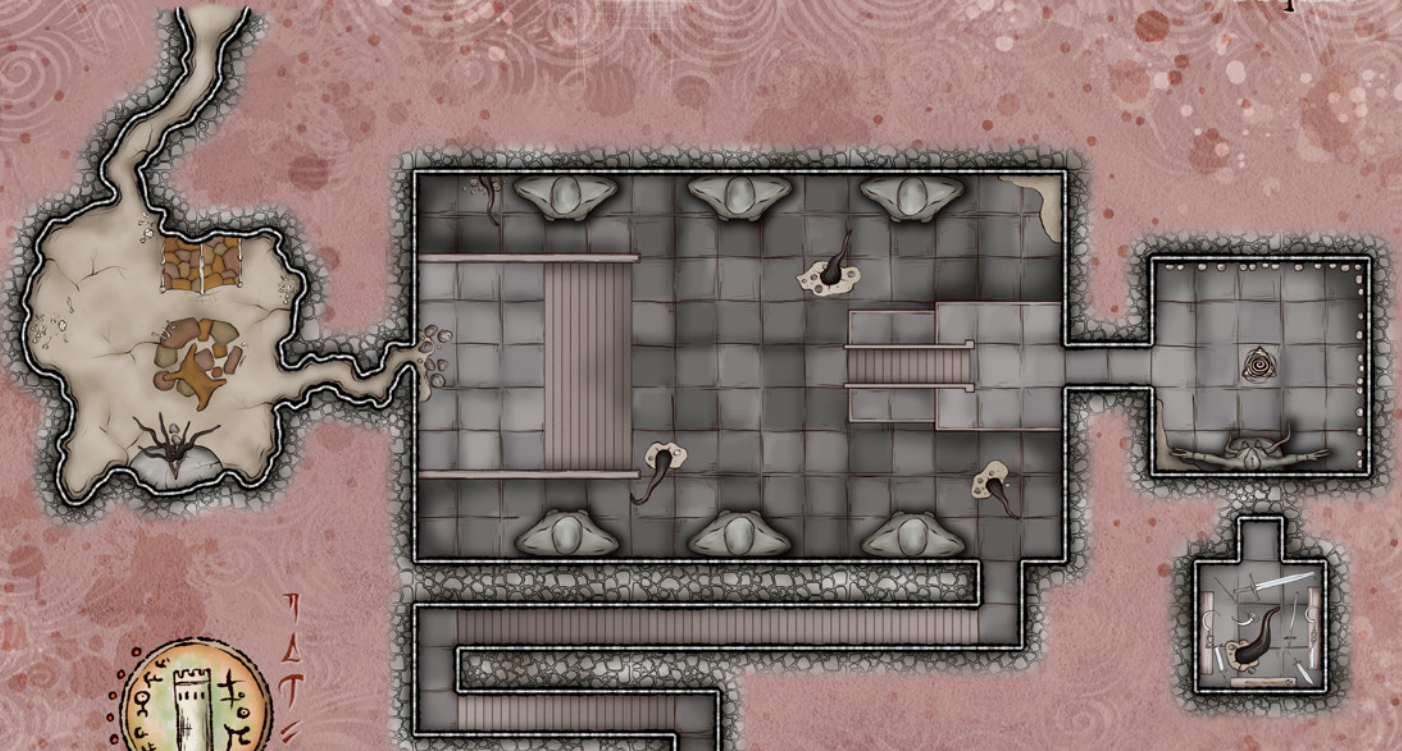

1 Square = 10 ft.

..: Forest.
of Iron

Sunken Temple

1 Square = 10 ft.

1 Square = 5 ft.

The Cell

The Vault of the White Queen

1 Square = 10 ft.

Den of Bones

1 Square = 10 ft.

1 Square = 10 ft.

7
A
T
S

S
A
C
R
I
A
R
Y

K
A
T
H
E
D
R
A
L

S
P
E
C
I
A
L

The Black Cathedral

BRYAN
SYME

BRYAN
SYME

ARTWORK AND MAPS FROM FANTASTIC ADVENTURES: THE RUINS OF THE GRENDLEROOT

For a thousand thousand years, an ancient entity has been trapped in the heart of a mountain formed from rock not of this world. Over eons, creatures both monstrous and intelligent have explored and laired within the endless tunnels, caverns, and chambers of Blackclaw, answering the call of the mysterious entity buried within it. Hundreds of lairs, cities, keeps, prisons, and tombs have been established within the mountain, but even a century of new exploration has not uncovered all its secrets.

Tie your boots tight, grab your explorer's pack, and prepare to delve deep into the ruins of Blackclaw Mountain.