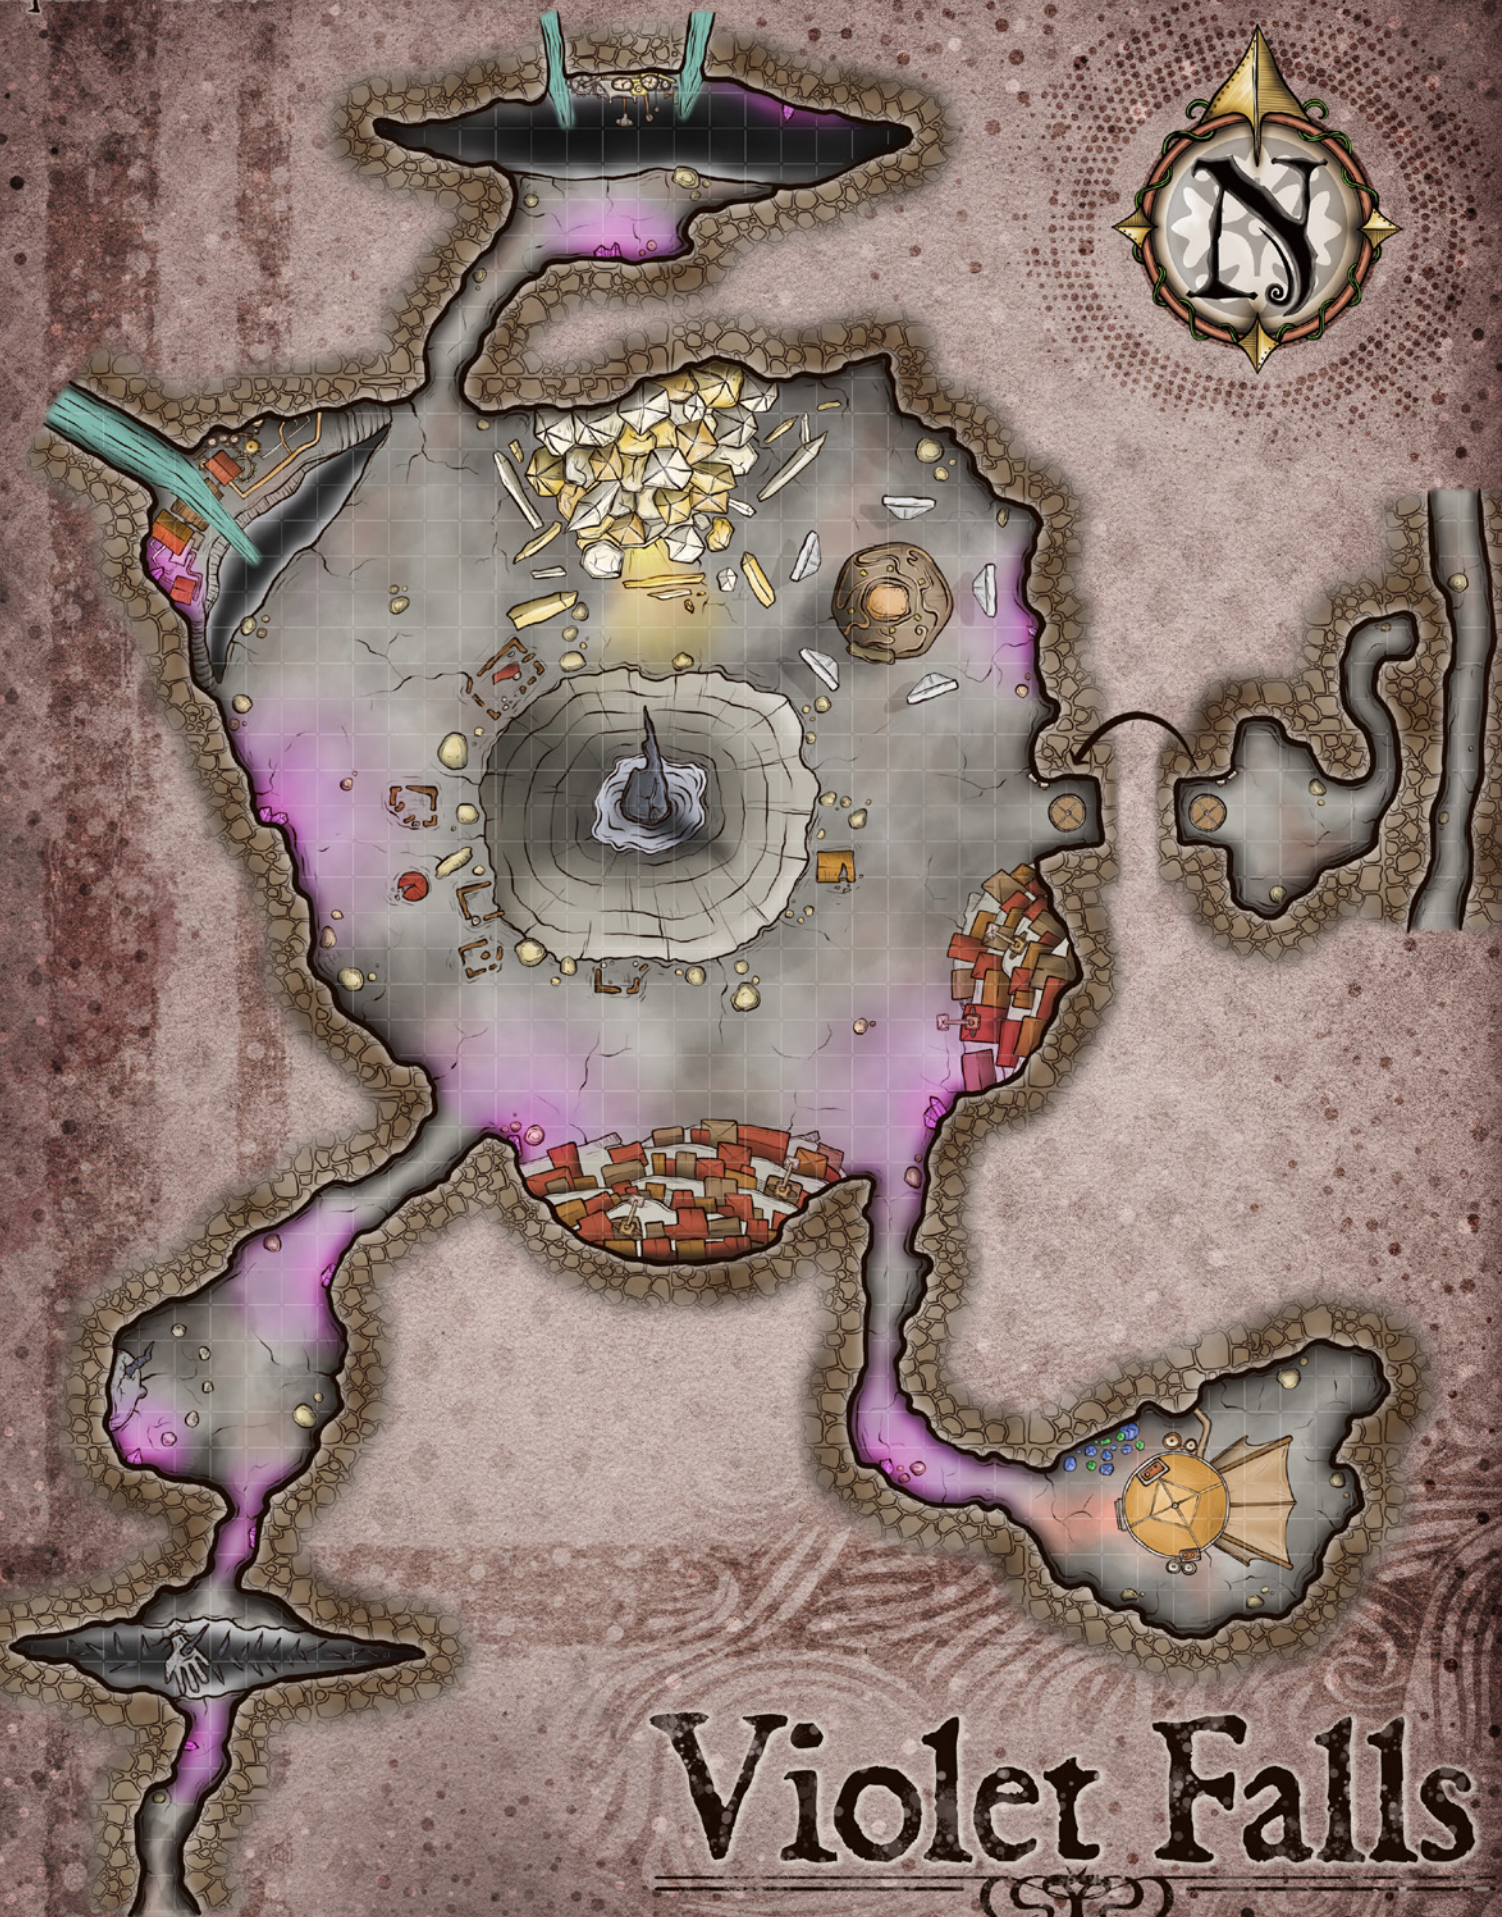

Visit twitter.com/slyflourish for daily DM tips

Copyright © 2019 by Michael E. Shea

RUINS OF THE GRENDLEROOT

Deepdelver's Enclave.....	3
Map: Deepdelver's Enclave	4
The Deepdelver Mushroom Forest.....	5
Bailon the Beardless & Jayce Goldsmile	6
Odrah Windvane & The Starsong Sphere.....	7
Map: Starsong Tower	8
Starsong Tower – The Cellar Altar.....	9
Map: Temple of the Forgotten God	10
Temple of the Forgotten God – Tomb of Kings	11
Sophie Wyndrunner & Gemtooth.....	12
Map: Violet Falls	13
Violet Falls – The Spire	14
Violet Falls – Gorom the Dreamer.....	15
Map: Fistful of Copper	16
Fistful of Copper – The Tower of Lords	17
Salos Graveblade Kran the Crippler.....	18
Map: Forest of Iron	19
Shatter, Forest of Iron	20
Ardurus Fane & Chuul.....	21
Map: Sunken Temple	22
Chuul, The Sunken Temple.....	23
Map: The Cell	24
The Cell	25
Dalmus Spiritheart & Korva Vollok's Sunblade.....	26
Map: The Vault of the White Queen	27
The Vault of the White Queen	28
Ruth Willowmane & Threx	29
Map: The Den of Bones	30
The Den of Bones – The Forsaken	31
The Children of the Red Rose – Rain & Ghost.....	32
Map: The Black Cathedral	33
The Black Cathedral.....	34
Korva Vollok & Alvana Heverax	35
Grethel's Fall	36
Grethel the Flame & Bestial Altar	37
The Grendleroot Tree & The Spire	38
Vrathe of War	39

Deepdelves Enclave

Starsong
Tower

Temple of the Forgotten God

1 Square = 5 ft.

1 Square = 10 feet

Violet Falls

A Fistful of Copper

1 Square = 5 ft.

Tie your boots tight, grab your explorer's pack, and prepare to delve deep into the ruins of Blackclaw Mountain.