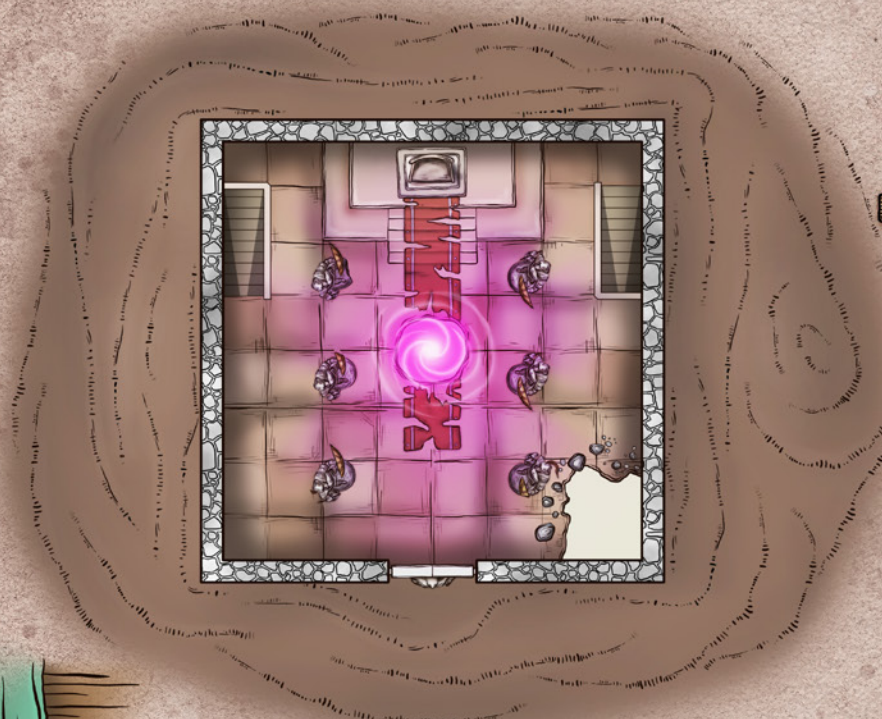

Visit twitter.com/slyflourish for daily DM tips

Copyright © 2019 by Michael E. Shea

RUINS OF THE GRENDLEROOT

Deepdelver's Enclave.....	3
Map: Deepdelver's Enclave	4
The Deepdelver Mushroom Forest.....	5
Bailon the Beardless & Jayce Goldsmile	6
Odrah Windvane & The Starsong Sphere.....	7
Map: Starsong Tower	8
Starsong Tower – The Cellar Altar.....	9
Map: Temple of the Forgotten God	10
Temple of the Forgotten God – Tomb of Kings	11
Sophie Wyndrunner & Gemtooth.....	12
Map: Violet Falls	13
Violet Falls – The Spire	14
Violet Falls – Gorom the Dreamer.....	15
Map: Fistful of Copper	16
Fistful of Copper – The Tower of Lords	17
Salos Graveblade Kran the Crippler.....	18
Map: Forest of Iron	19
Shatter, Forest of Iron	20
Ardurus Fane & Chuul.....	21
Map: Sunken Temple	22
Chuul, The Sunken Temple.....	23
Map: The Cell	24
The Cell	25
Dalmus Spiritheart & Korva Vollok's Sunblade.....	26
Map: The Vault of the White Queen	27
The Vault of the White Queen	28
Ruth Willowmane & Threx	29
Map: The Den of Bones	30
The Den of Bones – The Forsaken	31
The Children of the Red Rose – Rain & Ghost.....	32
Map: The Black Cathedral	33
The Black Cathedral.....	34
Korva Vollok & Alvana Heverax	35
Grethel's Fall	36
Grethel the Flame & Bestial Altar	37
The Grendleroot Tree & The Spire	38
Vrathe of War	39

Deepdelves Enclave

Starsong
Tower

Temple of the Forgotten God

1 Square = 5 ft.

1 Square = 10 feet

Violet Falls

A Fistful of Copper

1 Square = 5 ft.

1 Square = 10 ft.

..: Forest.
of Iron

Sunken Temple

1 Square = 10 ft.

1 Square = 5 ft.

The Cell

The Vault of the White Queen

1 Square = 10 ft.